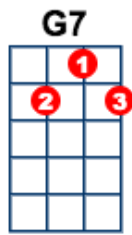

# Gatatumba

## Intro

C C C G7 G7 G7 G7 C  
(hold C chord)

G7 G7

## Verse 1

C G7  
Gatatumba, tumba, tumba, join the dance and strike the cymbal.

C  
Gatatumba, tumba, tumba, shake the rattle, play the timbrel

F  
Gatatumba, tumba, tumba, do not twirl into the hay!

C G7 C  
Gatatumba, tumba, tumba, come and dance the night away!

## Verse 2

C G7  
Ga-ta-tum-ba, jingle bells are ringing.

G7 C  
Ga-ta-tum-ba, hear the children singing.

C F  
Ga-ta-tum-ba, joyful music play.

C G7 C  
Ga-ta-tum-ba dance the night away!

F C G7 C